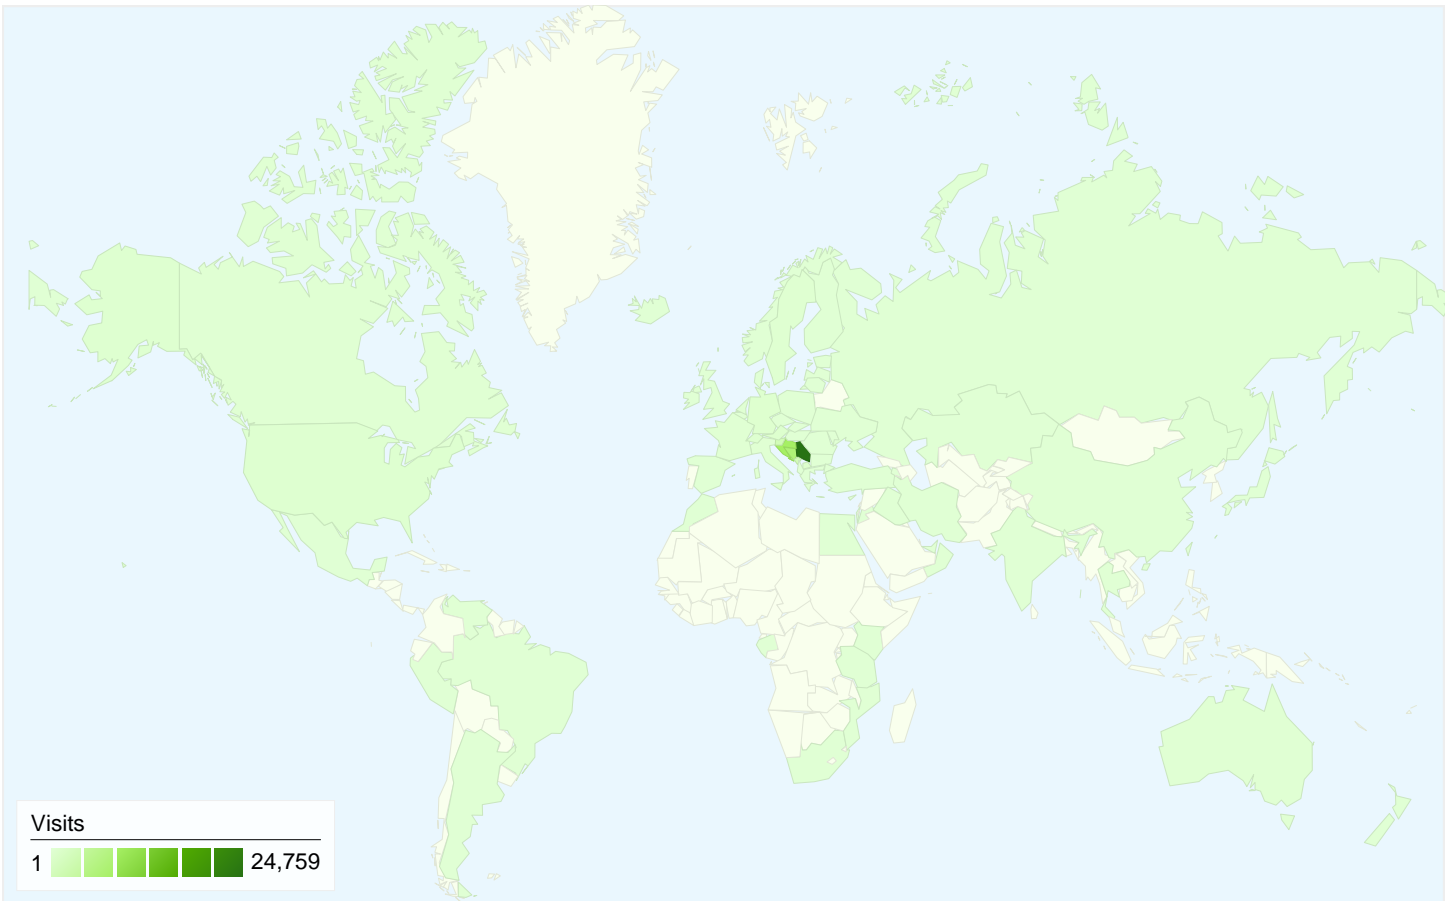

Visitors Overview

Visitors
38,585

Map Overlay

All traffic sources sent a total of 48,613 visits

-  3.06% Direct Traffic
-  4.67% Referring Sites
-  92.27% Search Engines

- Search Engines
44,856.00 (92.27%)
- Referring Sites
2,268.00 (4.67%)
- Direct Traffic
1,489.00 (3.06%)

38,585 people visited this site

48,613 Visits

38,585 Absolute Unique Visitors

311,527 Pageviews

6.41 Average Pageviews

00:03:17 Time on Site

33.14% Bounce Rate

70.40% New Visits

Technical Profile

Browser	Visits	% visits
Chrome	17,641	36.29%
Firefox	17,487	35.97%
Internet Explorer	8,858	18.22%
Opera	2,118	4.36%
Safari	1,220	2.51%

Pages on this site were viewed a total of 311,527 times

48,613 visits came from 70 countries/territories

Site Usage

Country/Territory	Visits	Pages/Visit	Avg. Time on Site	% New Visits	Bounce Rate
Visits 48,613 % of Site Total: 100.00%	Pages/Visit 6.41 Site Avg: 6.41 (0.00%)	Avg. Time on Site 00:03:17 Site Avg: 00:03:17 (0.00%)	% New Visits 70.02% Site Avg: 70.40% (-0.54%)	Bounce Rate 33.14% Site Avg: 33.14% (0.00%)	
Serbia	24,759	6.35	00:03:26	67.51%	31.59%
Croatia	8,233	6.24	00:02:45	74.23%	37.31%
Bosnia and Herzegovina	6,893	6.08	00:03:07	71.62%	35.96%
Montenegro	2,053	6.07	00:03:27	68.68%	33.07%
Slovenia	2,050	7.77	00:02:37	76.44%	29.41%
(not set)	1,153	5.06	00:03:56	66.44%	39.46%
Macedonia [FYROM]	556	7.33	00:03:20	76.80%	29.14%
Austria	499	8.34	00:04:11	74.55%	24.45%
Germany	402	7.09	00:03:36	78.36%	27.61%