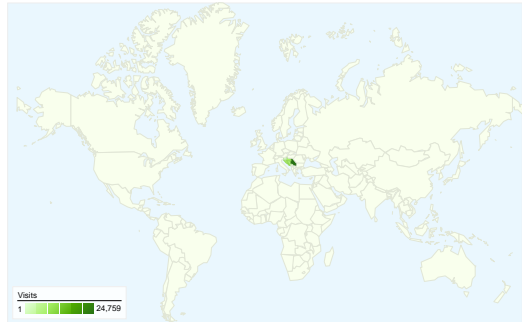

- **Search Engines**
44,856.00 (92.27%)
- **Referring Sites**
2,268.00 (4.67%)
- **Direct Traffic**
1,489.00 (3.06%)

Content Overview

Pages	Pageviews	% Pageviews
/kratke-frizure.html	28,915	9.28%
/oblik-lica.html	24,555	7.88%
/frizure-duga-kosa.html	16,343	5.25%
/kratke-frizure-2011.html	12,923	4.15%
/	9,268	2.98%

Visitors Overview

Visitors
38,585

Map Overlay

All traffic sources sent a total of 48,613 visits

-  3.06% Direct Traffic
-  4.67% Referring Sites
-  92.27% Search Engines

- Search Engines
44,856.00 (92.27%)
- Referring Sites
2,268.00 (4.67%)
- Direct Traffic
1,489.00 (3.06%)

38,585 people visited this site

48,613 Visits

38,585 Absolute Unique Visitors

311,527 Pageviews

6.41 Average Pageviews

00:03:17 Time on Site

33.14% Bounce Rate

70.40% New Visits

48,613 visits came from 70 countries/territories

Site Usage

Country/Territory	Visits	Pages/Visit	Avg. Time on Site	% New Visits	Bounce Rate
Visits 48,613 % of Site Total: 100.00%	Pages/Visit 6.41 Site Avg: 6.41 (0.00%)	Avg. Time on Site 00:03:17 Site Avg: 00:03:17 (0.00%)	% New Visits 70.02% Site Avg: 70.40% (-0.54%)	Bounce Rate 33.14% Site Avg: 33.14% (0.00%)	
Serbia	24,759	6.35	00:03:26	67.51%	31.59%
Croatia	8,233	6.24	00:02:45	74.23%	37.31%
Bosnia and Herzegovina	6,893	6.08	00:03:07	71.62%	35.96%
Montenegro	2,053	6.07	00:03:27	68.68%	33.07%
Slovenia	2,050	7.77	00:02:37	76.44%	29.41%
(not set)	1,153	5.06	00:03:56	66.44%	39.46%
Macedonia [FYROM]	556	7.33	00:03:20	76.80%	29.14%
Austria	499	8.34	00:04:11	74.55%	24.45%
Germany	402	7.09	00:03:36	78.36%	27.61%